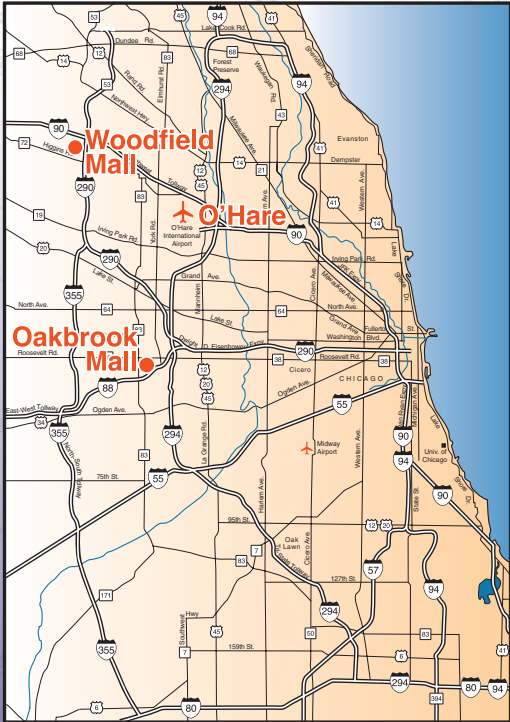

Stop Locations

Fares

Illini Shuttle

Standard Fares

Between Champaign and Woodfield, Oakbrook	One-Way
To O'Hare Airport	\$26.95
From O'Hare Airport	\$28.95
	\$29.95

Check online for special fares and discounts

Oakbrook Mall

Extreme southwest corner of outer mall parking lot

O'Hare Airport – Drop-off

Departure area on upper level of terminals 2 and 5

O'Hare Airport – Pick-up

Near door 4 of the Bus/Shuttle Center

Illini Shuttle

(217) 344-6700

(800) OHARE-88

Located at 714 S Sixth Street, Champaign

www.IlliniShuttle.com

Champaign-Urbana To/From O'Hare and Chicago Suburbs

TO Chicago Airports & Suburbs

READ DOWN

depart	Hilton Garden Inn / 1501 S Neil, Champaign
depart	U of I - Armory / NW Corner Across from Ice Arena
depart	U of I - Altgeld Hall / Wright Street Side
depart	U of I - ISR / South Side or Levis North Side
arrive	Oakbrook Mall / Parking Lot Summer 4C
arrive	O'Hare Airport / Upper Level Terminals 2 & 5
arrive	Woodfield Mall / Parking Lot B4 west of Firestone

FROM Chicago Airports & Suburbs

READ DOWN

depart	Woodfield Mall / Parking Lot B4 west of Firestone
depart	O'Hare / Bus/Shuttle Center Door 4
depart	Oakbrook Mall / Parking Lot Summer 4C
arrive	U of I - Armory / NW Corner Near Ice Arena
arrive	U of I - Altgeld Hall / Wright Street Side
arrive	U of I - ISR / South Side or Levis North Side
arrive	Hilton Garden Inn / 1501 S Neil, Champaign