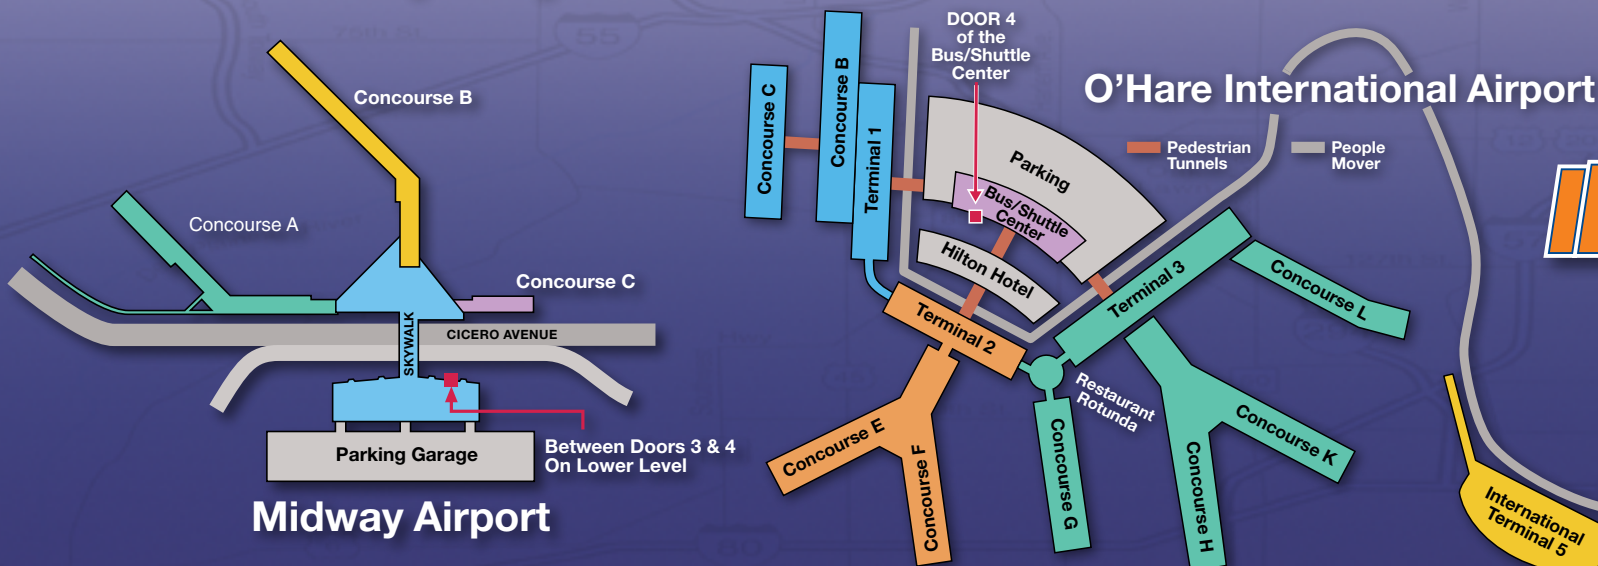

(217) 344-6700

(800) OHARE-88

www.IlliniShuttle.com

● Speedy ● Reliable ● Punctual